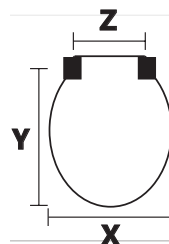

AVAILABLE COLOURS

- 000 White
- 047 Black

WEIGHTS & DIMENSIONS

- Individual Seat Weight: 0.87 kg
- 10 seats per master carton

X: 368 mm

Y: 418 - 451 mm

Z: 135 - 175 mm