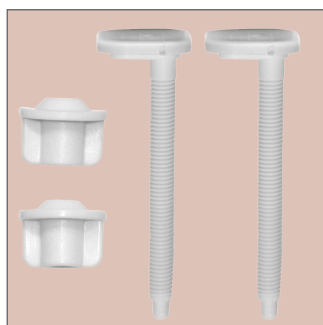

The Jersey is designed for universal pans and is made from durable Tecnoplast™ thermoplastic material. This seat features durable plastic hinges that adjust to help achieve the perfect fit to your pan.

SEAT FEATURES

Virtually Unbreakable - made from Tecnoplast™ material that provides superior durability

Recyclable - made from Tecnoplast™ material that is 100% recyclable

- Tecnoplast™ thermoplastic offers superior durability
- Adjustable plastic hinges
- Fits majority of manufacturers' universal shaped pans

AVAILABLE COLOURS

- 000 White
- 047 Black

WEIGHTS & DIMENSIONS

- Individual Seat Weight: 0.87 kg
- 10 seats per master carton

X: 368 mm

Y: 418 - 451 mm

Z: 135 - 175 mm