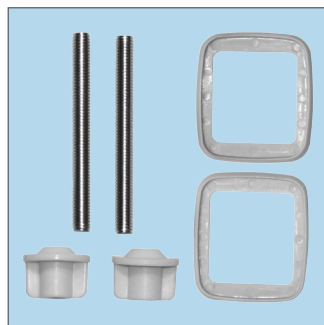

The Torino is designed for universal pans. Made from Durolux® thermoset plastic, this seat is long-lasting and offers a ceramic-like shine. The chrome-plated hinges provide a stylish accent for your bathroom and adjust to help achieve the perfect fit to your pan.

SEAT FEATURES

Scratch Resistant - made from hard, Durolux® material that resists scratches

Heat Resistant - High resistance to burns and flames. Meets FAR 25.853 and ABD0031 requirements

- Long-lasting Durolux® thermoset plastic offers a ceramic-like shine
- Adjustable chrome-plated hinges
- Fits majority of manufacturers' universal shaped pans

SEAT DIMENSIONS