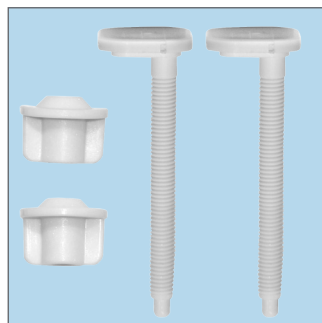

The Torino is designed for universal pans. Made from Durolux® thermoset plastic, this seat is long-lasting and offers a ceramic-like shine. This seat features durable plastic hinges that adjust to help achieve the perfect fit to your pan.

SEAT FEATURES

Scratch Resistant - made from hard, Durolux® material that resists scratches

Heat Resistant - High resistance to burns and flames.

- Long-lasting Durolux® thermoset plastic offers a ceramic-like shine
- Adjustable plastic hinges
- Fits majority of manufacturers' universal shaped pans

SEAT DIMENSIONS