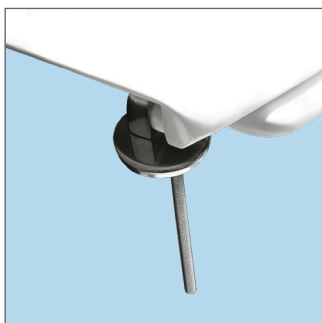

The Caserta is designed for universal pans. Made from Durolux® thermoset plastic, this seat is long-lasting and offers a ceramic-like shine. The stainless steel hinges are equipped with slow close preventing slamming and pinched fingers. The take off function allows easy removal for convenient cleaning. The hinges are adjustable to achieve a perfect fit to your pan.

### SEAT FEATURES

Slow Close - slowly and quietly closes to prevent slamming and pinched fingers

Take Off - remove seat for easy cleaning and replacement

Scratch Resistant - made from hard, Durolux® material that resists scratches

Heat Resistant - High resistance to burns and flames.

- Long-lasting Durolux® thermoset plastic offers a ceramic-like shine
- Adjustable stainless steel hook hinges
- Fits majority of manufacturers' universal shaped pans