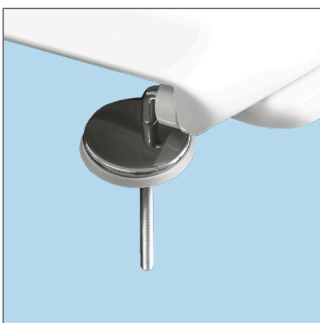

The Potenza is made from Durolux® thermoset plastic, this seat is long-lasting and offers a ceramic-like shine. The stainless steel hinges provide superior strength and install easily.

### SEAT FEATURES

Scratch Resistant - made from hard, Durolux® material that resists scratches

Heat Resistant - High resistance to burns and flames.

- Long-lasting Durolux® thermoset plastic offers a ceramic-like shine
- Adjustable stainless steel hook hinges
- Fits majority of manufacturers' universal shaped pans