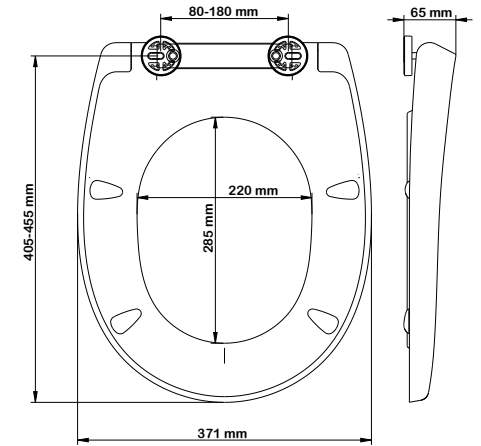

2320CNCTF000

Name	Part number	Colour	Hinge	EAN	Ring bumper	Cover bumper	Weight	MQ	STD Pallet
Bemis Click & Clean® Classic	2320CNCTF000	White	Adjustable stainless steel top fix	5012799282203	4	2	2.4 kg	5	135