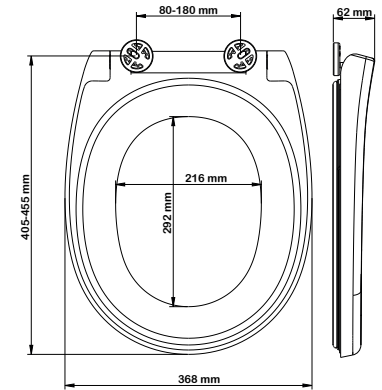

2350CNCTF000

Name	Part number	Colour	Hinge	EAN	Ring bumper	Cover bumper	Weight	MQ	STD Pallet
Bemis Click & Clean® Silent	2350CNCTF000	White	Adjustable stainless steel top fix	5012799282258	4	2	2.9 kg	5	135