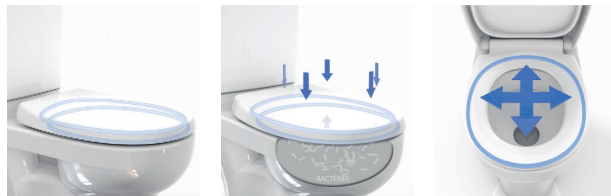

Features

- Ultra quiet, sound reducing seal (Closed ring and cover).
- Hygiene improving, retains water droplets inside the ceramic (Closed ring and cover).
- Anti-slip seal for a secure grip on the ceramic.
- Slow close prevents slamming and pinched fingers.
- Bemis Click & Clean® easy take off for convenient cleaning.
- Long-lasting Duroplast plastic is scratch and heat resistant and offers a ceramic-like shine.
- Adjustable stainless steel hinge.
- Fixation from the top of the ceramic.

2350CNCTF000

Name	Part number	Colour	Hinge	EAN	Ring bumper	Cover bumper	Weight	MQ	STD Pallet
Bemis Click & Clean® Silent	2350CNCTF000	White	Adjustable stainless steel top fix	5012799282258	4	2	2.9 kg	5	135