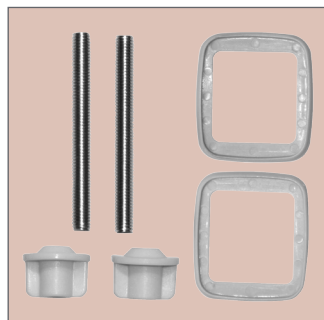

DESCRIPTION

The Danube CL Silentium® is a slow closing, American Innova® environmentally friendly, moulded wood seat, designed for universal pans in Commercial and Residential applications.

HARDWARE KIT

Standard Hardware Kit

- Threaded stainless steel rod fixes into the base of the hinge
- Nuts have a domed top that helps keep them properly centered when tightening
- Bottom tightening
- Includes a custom-fit gasket to protect the ceramic and to help prevent the seat from slipping
- Includes a custom-fit gasket to protect the ceramic and to help prevent the seat from slipping

HINGES

Adjustable Chrome Silentium® Tuck-Under Hinges

- The Silentium® hinge slowly and quietly closes with a tap, eliminating slamming and pinched fingers
- "5 Hole" system provides the perfect combination of adjustability and stability
- Stylish tuck-under design minimizes exposure of the hinge

- Style: Closed Front, With Cover
- Size/Shape: Universal
- Material: American Innova®
- Hinges: Adjustable Chrome Silentium® Tuck-Under
- Hardware Kit: Standard Hardware Kit
- Bumpers: Ring: 2 / Cover: 2
- Suggested Uses: Commercial or Residential