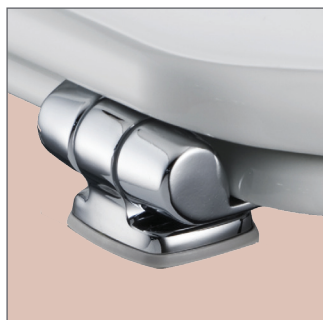

DESCRIPTION

The Danube CL Silentium® is a slow closing, American Innova® environmentally friendly, moulded wood seat, designed for universal pans in Commercial and Residential applications.

HARDWARE KIT

Standard Hardware Kit

- Threaded stainless steel rod fixes into the base of the hinge
- Nuts have a domed top that helps keep them properly centered when tightening
- Bottom tightening
- Includes a custom-fit gasket to protect the ceramic and to help prevent the seat from slipping
- Includes a custom-fit gasket to protect the ceramic and to help prevent the seat from slipping

HINGES

Adjustable Chrome Silentium® Tuck-Under Hinges

- The Silentium® hinge slowly and quietly closes with a tap, eliminating slamming and pinched fingers
- "5 Hole" system provides the perfect combination of adjustability and stability
- Stylish tuck-under design minimizes exposure of the hinge

MATERIAL

American Innova®

- High-gloss finish
- Manufactured from a wood flour and thermoset resin mix
- Uses responsibly sourced wood and water-based paints

BUMPERS

- All American Innova® seats come with factory-installed, color-matched bumpers.

APPLICATIONS

- Commercial Use
- Residential Use