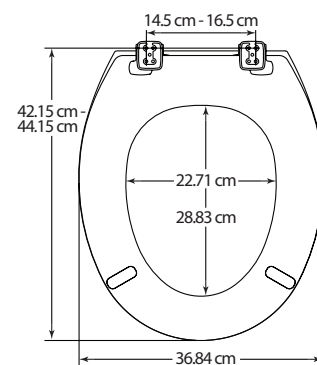

SEAT DIMENSIONS