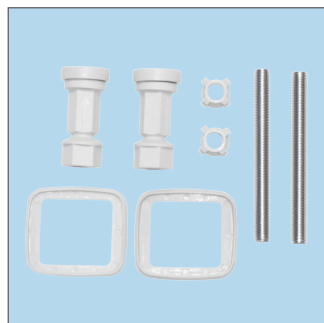

The New York STA-TITE® is designed for universal pans and is made from environmentally friendly American Innova® moulded wood. The chrome-plated hinges provide a stylish accent for your bathroom and adjust to help achieve the perfect fit to your pan. This seat features STA-TITE®: the patented fixing system that always stays tight and takes the guesswork out of installation. The lower portion of the nut shears off when the proper tightness is reached, so you cannot over-tighten.

SEAT FEATURES

STA-TITE® - patented fixing system that will not loosen! Simple, "no mess" installation ensures your seat stays tight on the pan

Environmentally Friendly - made with responsibly sourced woods and water-based paints

- Durable American Innova® moulded wood
- Adjustable chrome-plated hinges
- Fits majority of manufacturers' universal shaped pans

SEAT DIMENSIONS

No More Loose Seats!

Try STA-TITE[®], the patented Bemis fixing system that will not loosen over time!

“No mess” installation is fast and easy, ensuring your seat stays tight.

STATITE[®]
No More Loose Seats!

Installation is Fast & Easy:

When fitted correctly, the seat will not slip, wobble or shift on the pan. This simple fixing system installs in three basic steps -- no glue required!