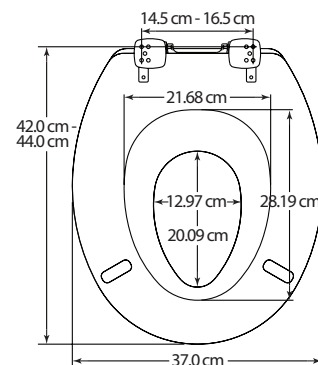

SEAT DIMENSIONS

MOULDED WOOD TOILET SEAT