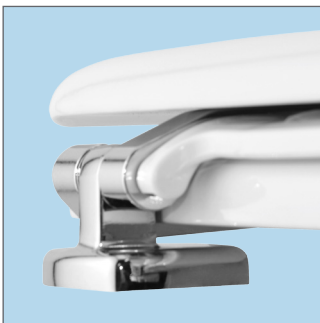

SAN DIEGO NEXT STEP™
with STA-TITE®

4 2 3 0 C P T 0 0 0

The unique San Diego Next Step™ STA-TITE® toilet seat accommodates both adult and child users equally, making it the perfect seat for your family bathroom. The built-in potty seat secures magnetically into the cover when not in use to reduce clutter. With Next Step™, toddlers can use the seat with confidence, knowing it is sized to hold them, is securely attached to the toilet, and will not shift underneath them. Then, the child seat removes when no longer needed and for easy cleaning. Finally, this seat features STA-TITE®: the patented fixing system that is easy to install and always stays tight.

SEAT FEATURES

NextStep™ - child and adult seat in one! Child seat magnetically secures into cover

STA-TITE® - patented fixing system that will not loosen! Simple, "no mess" installation ensures your seat stays tight on the pan

Environmentally Friendly - made with responsibly sourced woods and water-based paints

- Durable American Innova® moulded wood adult ring and cover
- Child ring is made of Tecnoplast thermoplastic that offers superior durability
- Adjustable chrome-plated hinges
- Fits majority of manufacturers' universal shaped pans

SEAT DIMENSIONS

MOULDED WOOD TOILET SEAT

No More Loose Seats!

Try STA-TITE[®], the patented Bemis fixing system that will not loosen over time!

“No mess” installation is fast and easy, ensuring your seat stays tight.