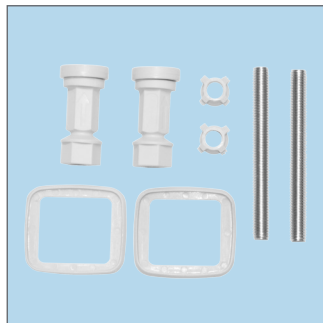

SAN DIEGO NEXT STEP™
with STA-TITE®

4 2 3 0 C P T 0 0 0

The unique San Diego Next Step™ STA-TITE® toilet seat accommodates both adult and child users equally, making it the perfect seat for your family bathroom. The built-in potty seat secures magnetically into the cover when not in use to reduce clutter. With Next Step™, toddlers can use the seat with confidence, knowing it is sized to hold them, is securely attached to the toilet, and will not shift underneath them. Then, the child seat removes when no longer needed and for easy cleaning. Finally, this seat features STA-TITE®: the patented fixing system that is easy to install and always stays tight.

SEAT FEATURES

NextStep™ - child and adult seat in one! Child seat magnetically secures into cover

STA-TITE® - patented fixing system that will not loosen! Simple, "no mess" installation ensures your seat stays tight on the pan

Environmentally Friendly - made with responsibly sourced woods and water-based paints

- Durable American Innova® moulded wood adult ring and cover
- Child ring is made of Tecnoplast thermoplastic that offers superior durability
- Adjustable chrome-plated hinges
- Fits majority of manufacturers' universal shaped pans

SEAT DIMENSIONS

MOULDED WOOD TOILET SEAT

No More Loose Seats!

Try STA-TITE[®], the patented Bemis fixing system that will not loosen over time!

“No mess” installation is fast and easy, ensuring your seat stays tight.